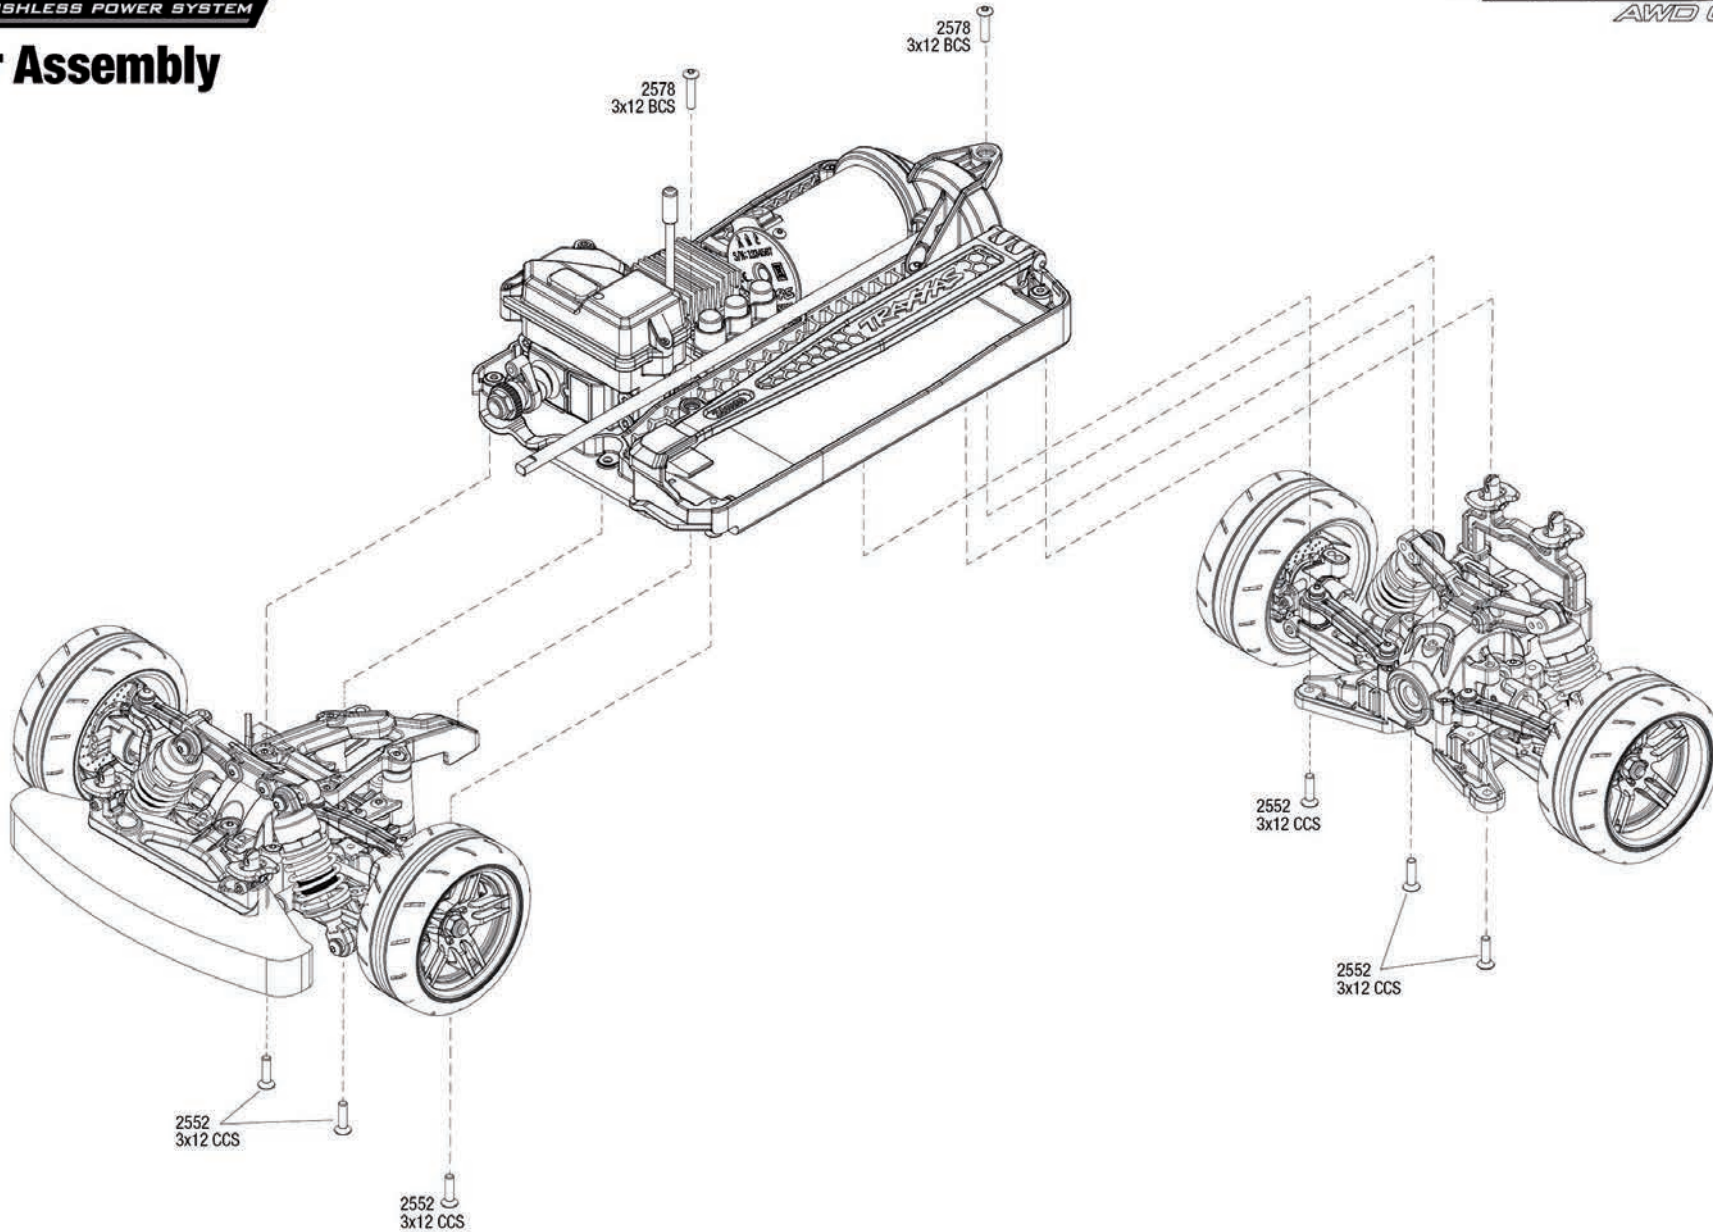

Modular Assembly

See Parts List for a complete listing of optional accessories.

Specifications on this page are subject to change without notice. Every attempt has been made to ensure the accuracy of this drawing; however, Traxxas cannot be held responsible for typographical or other errors.

4TEC2.0

AWD CHASSIS

Velineon

EXTREME BRUSHLESS POWER SYSTEM

Rear Assembly

Differential Assembly

Shock Assembly

TRAXXAS

REV 170620-R01

Chassis Assembly

Servo Saver Assembly
Servo Horn Position