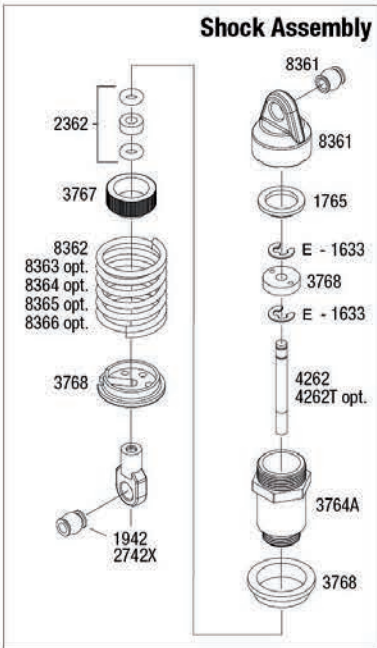

4TEC2.0

AWD CHASSIS

Velineon

EXTREME BRUSHLESS POWER SYSTEM

Rear Assembly

Differential Assembly

Shock Assembly

TRAXXAS

See Parts List for a complete listing of optional accessories.

Specifications on this page are subject to change without notice. Every attempt has been made to ensure the accuracy of this drawing; however, Traxxas cannot be held responsible for typographical or other errors.

REV 170620-R01

Chassis Assembly

Servo Saver Assembly
Servo Horn Position