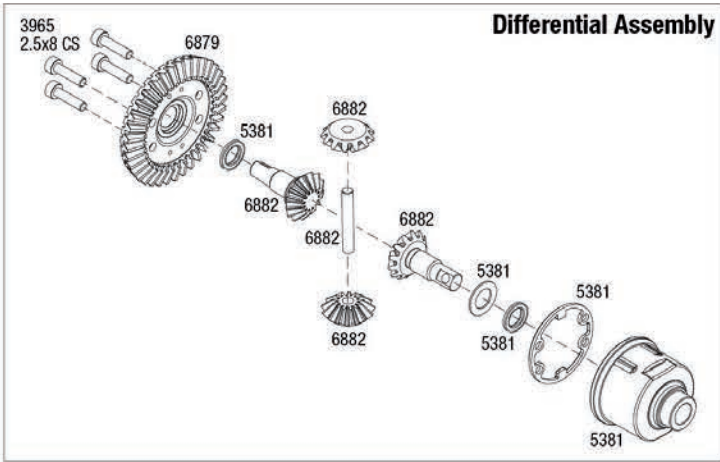

4TEC2.0

AWD CHASSIS

Velineon

EXTREME BRUSHLESS POWER SYSTEM

Rear Assembly

Differential Assembly

Shock Assembly

TRAXXAS

REV 170620-R01

Chassis Assembly

Servo Saver Assembly
Servo Horn Position