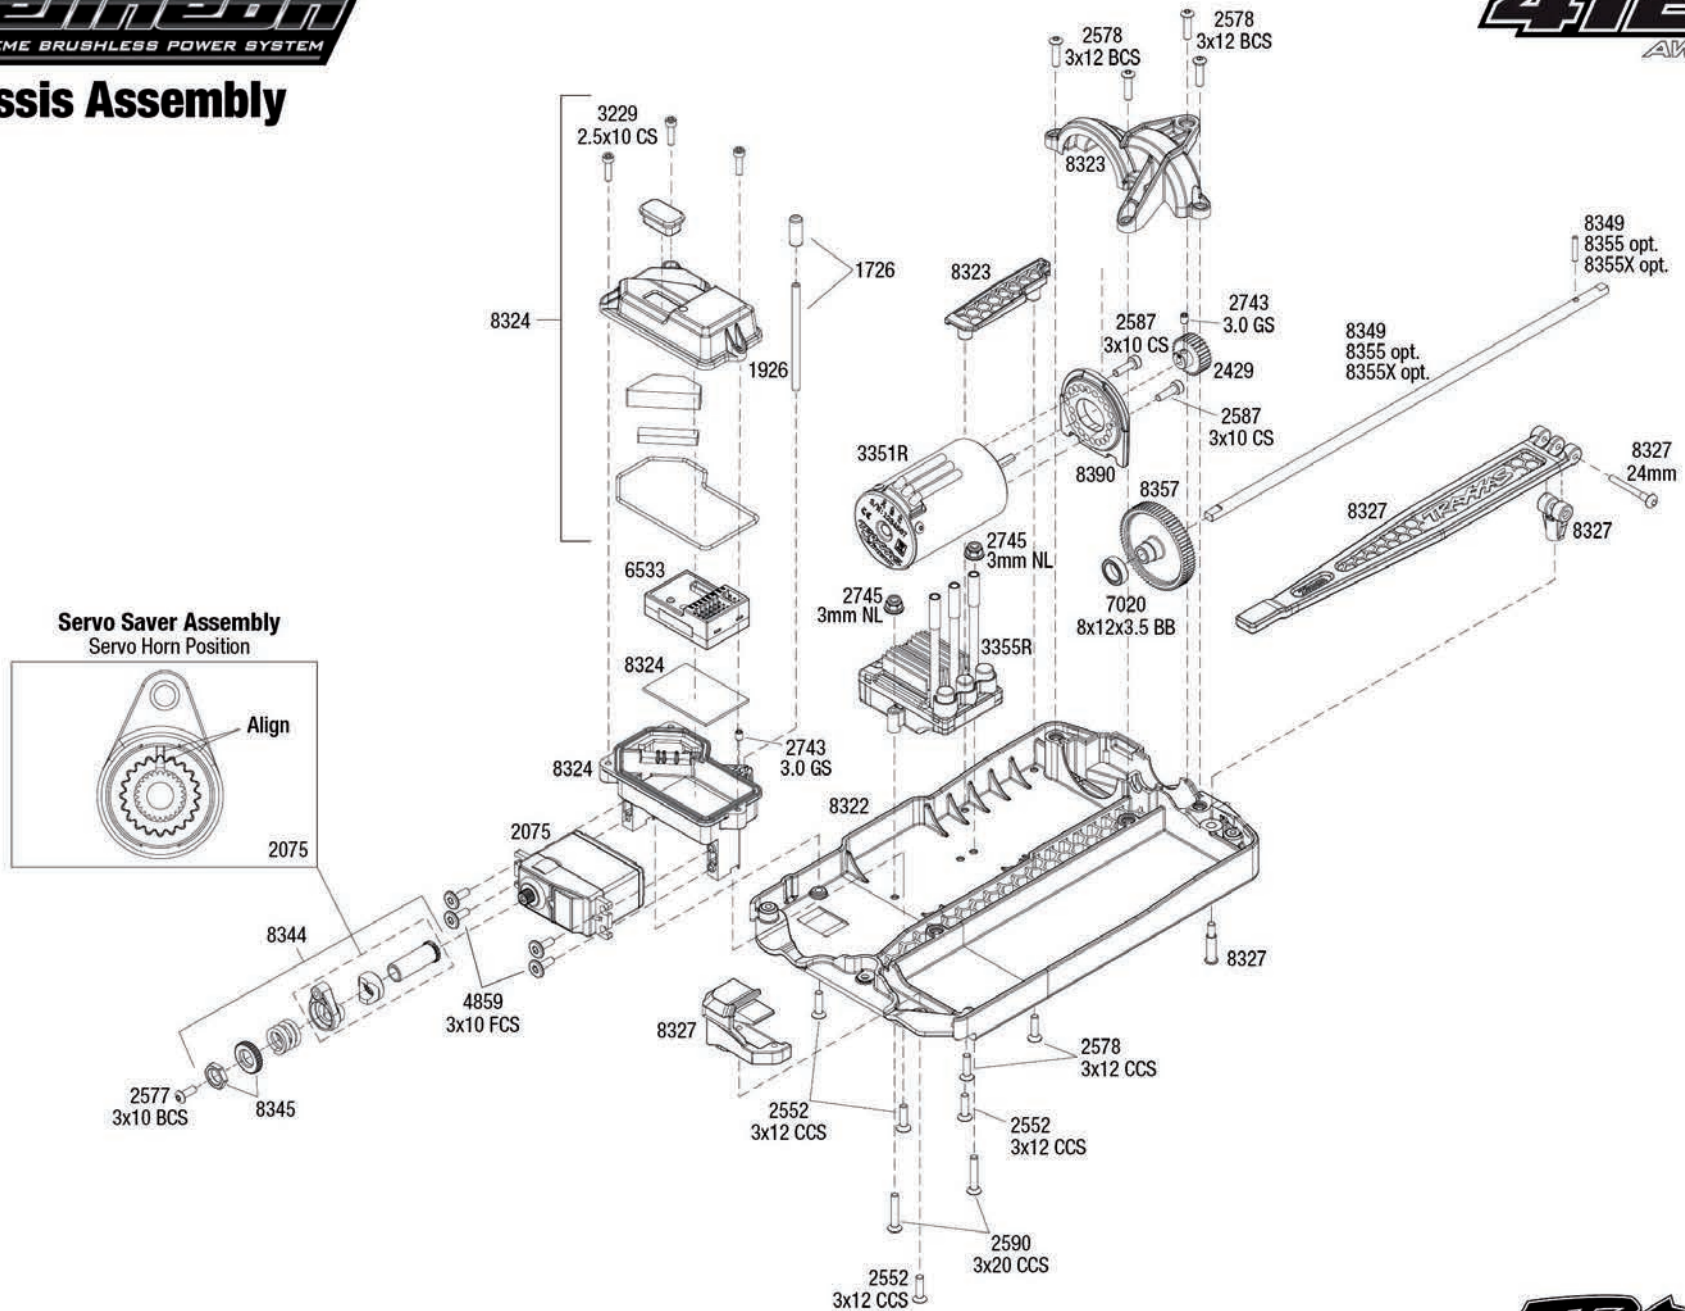

Modular Assembly

See Parts List for a complete listing of optional accessories.

Specifications on this page are subject to change without notice. Every attempt has been made to ensure the accuracy of this drawing; however, Traxxas cannot be held responsible for typographical or other errors.

4TEC2.0

AWD CHASSIS

Velineon

EXTREME BRUSHLESS POWER SYSTEM

Rear Assembly

Differential Assembly

Shock Assembly

TRAXXAS

REV 170620-R01

Chassis Assembly

Servo Saver Assembly
Servo Horn Position