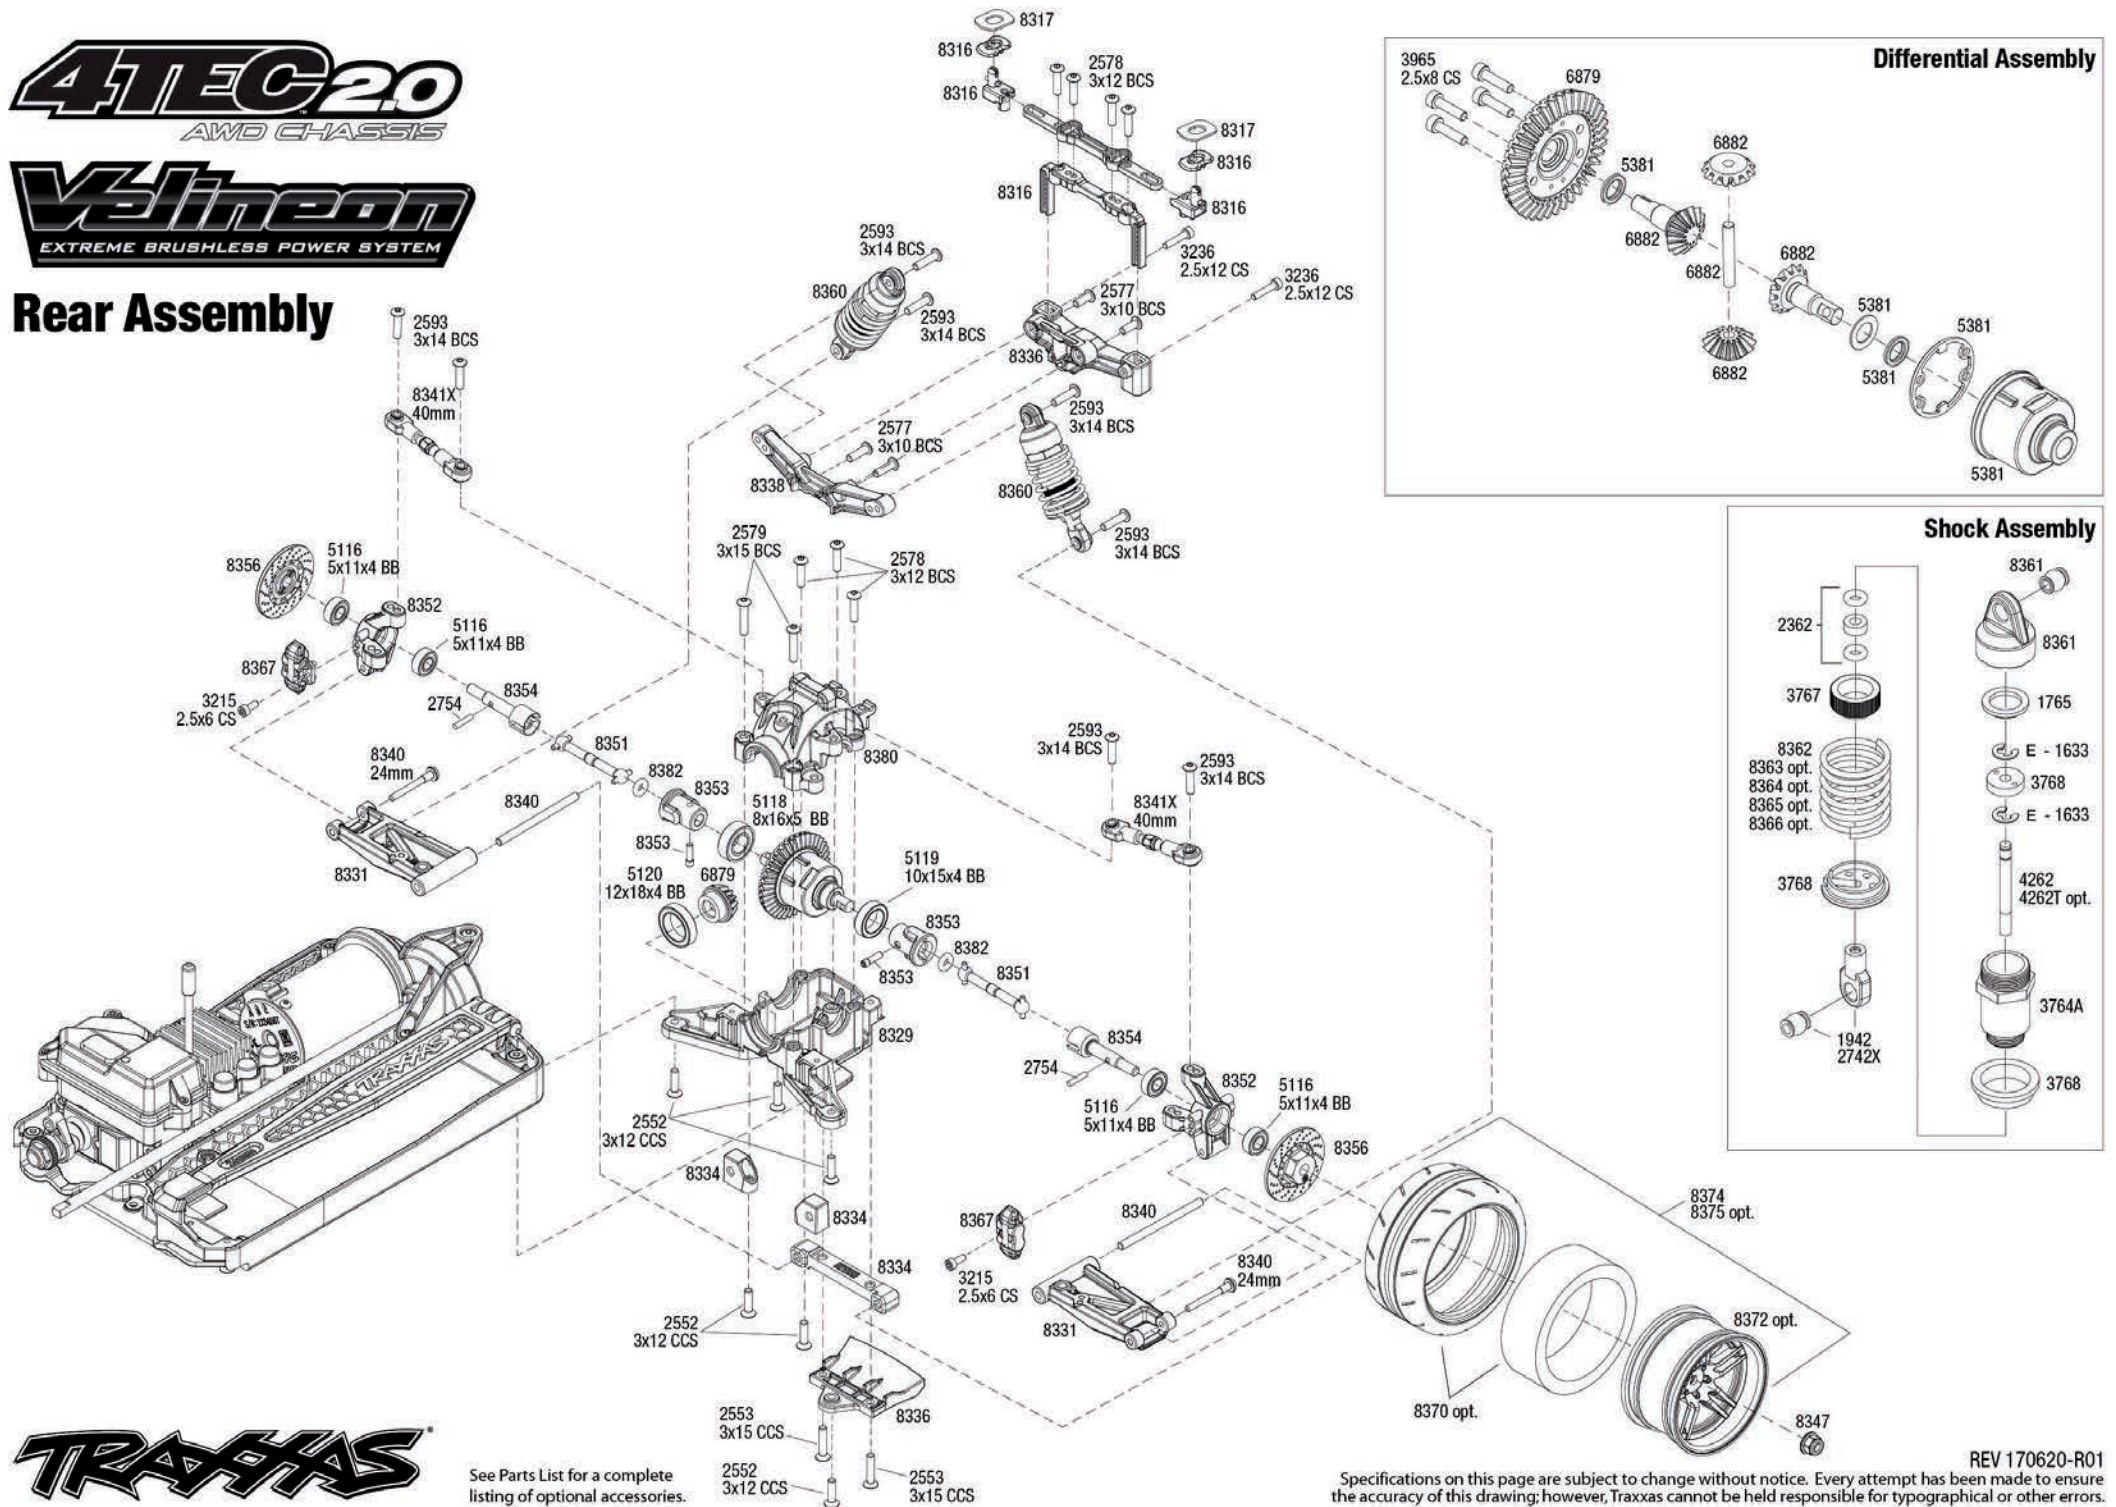

Modular Assembly

See Parts List for a complete listing of optional accessories.

Specifications on this page are subject to change without notice. Every attempt has been made to ensure the accuracy of this drawing; however, Traxxas cannot be held responsible for typographical or other errors.

4TEC2.0

AWD CHASSIS

Velineon

EXTREME BRUSHLESS POWER SYSTEM

Rear Assembly

Differential Assembly

Shock Assembly

TRAXXAS

REV 170620-R01

Chassis Assembly

Servo Saver Assembly
Servo Horn Position